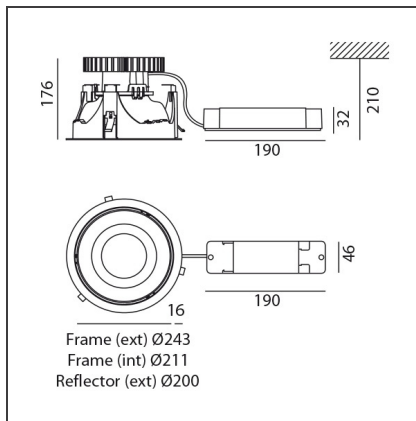

Luceri LED Round Trim - LED High-Performance Faceted Mirror Optics 26W 3000K - White

IP20/44 without screen - 20/54 with screen

Dimmerable: +  -

TECHNICAL DRAWINGS

DESIGN BY

Studio Artemide

DESCRIPTION

Luceri LED and Kadro LED offer a modular range of professional downlighters, highly flexible, providing customisable lighting solutions for every need. Thanks to TrueWhite technology, colour temperature and colour rendering index are maintained constant throughout the lifespan of this product, guaranteeing a consistent light quality. The emission of versions with metal reflector is compliant with EN12464 and has UGR

FEATURES

Article Code:	M244221	Series:	Indoor
Colour:	White	Area contract:	Hospitality, null, Office
Installation:	Recessed, Ceiling		

DIMENSIONS

Width:	cm 17.6	Cutout diameter:	cm 23
Height:	cm 21	Cutout shape:	Rounded
Weight:	kg 1.5		