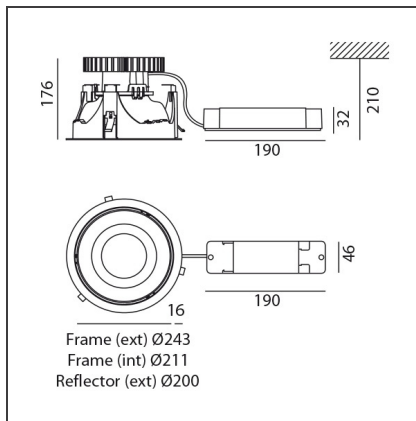

Luceri LED Round Trim - LED High-Performance Faceted Mirror Optics 19W 4000K - White

IP20/44 without screen - 20/54 with screen

Dimmerable: +  -

TECHNICAL DRAWINGS

DESIGN BY

Studio Artemide

DESCRIPTION

Luceri LED and Kadro LED offer a modular range of professional downlighters, highly flexible, providing customisable lighting solutions for every need. Thanks to TrueWhite technology, colour temperature and colour rendering index are maintained constant throughout the lifespan of this product, guaranteeing a consistent light quality. The emission of versions with metal reflector is compliant with EN12464 and has UGR

FEATURES

| | | | |
|----------------------|-------------------|-----------------------|---------------------------|
| Article Code: | M244121 | Series: | Indoor |
| Colour: | White | Area contract: | Hospitality, null, Office |
| Installation: | Recessed, Ceiling | | |

DIMENSIONS

| | | | |
|----------------|---------|-------------------------|---------|
| Width: | cm 17.6 | Cutout diameter: | cm 23 |
| Height: | cm 21 | Cutout shape: | Rounded |
| Weight: | kg 1.5 | | |