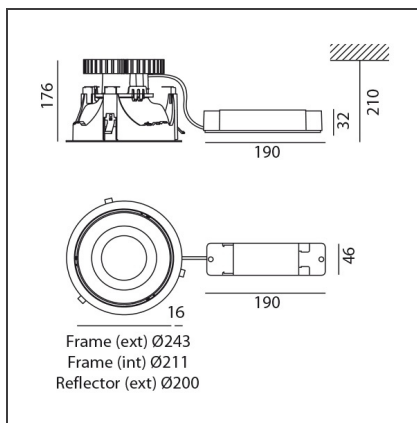

Luceri LED Round Trim - Faceted Mirror Optics Tunable White - Driver TW DALI 8 - White

IP20/44 without screen - 20/54 with screen

 **TW** Dimmerable: +  -

TECHNICAL DRAWINGS

DESIGN BY

Studio Artemide

DESCRIPTION

FEATURES

Article Code:	BB02201 DV1019	Series:	Indoor
Colour:	White	Area contract:	Hospitality, null, Office
Installation:	Recessed, Ceiling		

DIMENSIONS

Width:	cm 17.6	Cutout diameter:	cm 23
Height:	cm 21	Cutout shape:	Rounded
Weight:	kg 1.5		
Recessed depth:	cm 21		