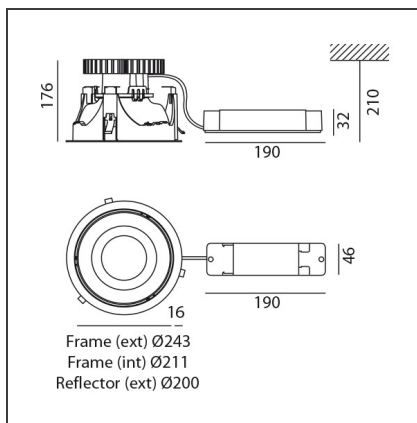

Luceri LED Round Trim - Faceted Mirror Optics Tunable White - Driver TW DALI 8 - Grey

IP20/44 without screen - 20/54 with screen

 **TW** Dimmerable: +  -

TECHNICAL DRAWINGS

DESIGN BY

Studio Artemide

DESCRIPTION

FEATURES

Article Code:	BB02205 DV1019	Series:	Indoor
Colour:	Grey	Area contract:	Hospitality, null, Office
Installation:	Recessed, Ceiling		

DIMENSIONS

Width:	cm 17.6	Cutout diameter:	cm 23
Height:	cm 21	Cutout shape:	Rounded
Weight:	kg 1.5		
Recessed depth:	cm 21		