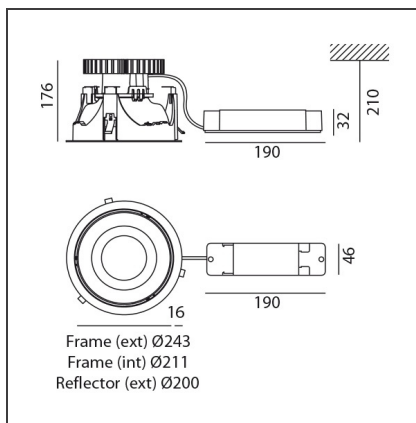

Luceri LED Round Trim - Faceted Mirror Optics 4000K - Driver 50W DALI - Grey

IP20/44 without screen - 20/54 with screen

Dimmerable: +  -

TECHNICAL DRAWINGS

DESIGN BY

Studio Artemide

DESCRIPTION

Luceri LED and Kadro LED offer a modular range of professional downlighters, highly flexible, providing customisable lighting solutions for every need. Thanks to TrueWhite technology, colour temperature and colour rendering index are maintained constant throughout the lifespan of this product, guaranteeing a consistent light quality. The emission of versions with metal reflector is compliant with EN12464 and has UGR

FEATURES

Article Code:	BB02105 DV1016	Series:	Indoor
Colour:	Grey	Area contract:	Hospitality, null, Office
Installation:	Recessed, Ceiling		

DIMENSIONS

Width:	cm 17.6	Cutout diameter:	cm 23
Height:	cm 21	Cutout shape:	Rounded
Weight:	kg 1.5		
Recessed depth:	cm 21		

INCLUDED SOURCES

Category:	LED	Color temperature (K):	4000K
Number:	1	CRI:	90
Watt:	max 54W		
Type:	0		

LUMINAIRE

Watt:	54W	Delivered lumens output (lm):	4828lm
		CCT:	4000K
		Efficiency:	83%
		Efficacy:	89.41lm/W
		CRI:	90
		Dimmable Typology:	Dali