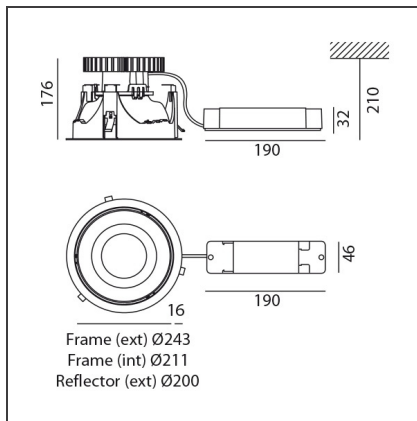

Luceri LED Round Trim - Faceted Mirror Optics 4000K - Driver 35W DALI - White

IP20/44 without screen - 20/54 with screen

Dimmerable: + -

DESIGN BY

Studio Artemide

DESCRIPTION

Luceri LED and Kadro LED offer a modular range of professional downlighters, highly flexible, providing customisable lighting solutions for every need. Thanks to TrueWhite technology, colour temperature and colour rendering index are maintained constant throughout the lifespan of this product, guaranteeing a consistent light quality. The emission of versions with metal reflector is compliant with EN12464 and has UGR

TECHNICAL DRAWINGS

FEATURES

Article Code:	BB02101 DV1018	Series:	Indoor
Colour:	White	Area contract:	Hospitality, null, Office
Installation:	Recessed, Ceiling		

DIMENSIONS

Width:	cm 17.6	Cutout diameter:	cm 23
Height:	cm 21	Cutout shape:	Rounded
Weight:	kg 1.5		
Recessed depth:	cm 21		

INCLUDED SOURCES

Category:	LED	Color temperature (K):	4000K
Number:	1	CRI:	90
Watt:	max 54W		
Type:	0		

LUMINAIRE

Watt:	27W	Delivered lumens output (lm):	2781lm
		CCT:	4000K
		Efficiency:	83%
		Efficacy:	103.01lm/W
		CRI:	90
		Dimmable Typology:	Dali