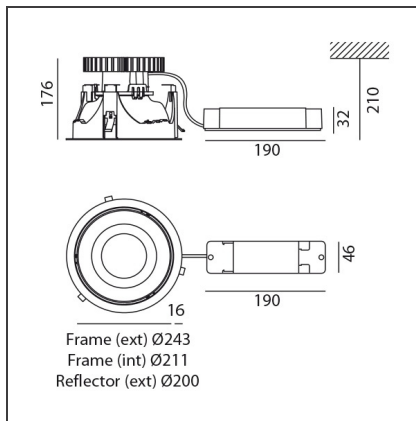

Luceri LED Round Trim - Faceted Mirror Optics 3000K - Driver 50W DALI - White

IP20/44 without screen - 20/54 with screen

Dimmerable: + -

TECHNICAL DRAWINGS

DESIGN BY

Studio Artemide

DESCRIPTION

Luceri LED and Kadro LED offer a modular range of professional downlighters, highly flexible, providing customisable lighting solutions for every need. Thanks to TrueWhite technology, colour temperature and colour rendering index are maintained constant throughout the lifespan of this product, guaranteeing a consistent light quality. The emission of versions with metal reflector is compliant with EN12464 and has UGR

FEATURES

Article Code:	BB02001 DV1016	Series:	Indoor
Colour:	White	Area contract:	Hospitality, null, Office
Installation:	Recessed, Ceiling		

DIMENSIONS

Width:	cm 17.6	Cutout diameter:	cm 23
Height:	cm 21	Cutout shape:	Rounded
Weight:	kg 1.5		
Recessed depth:	cm 21		

INCLUDED SOURCES

Category:	LED	Color temperature (K):	3000K
Number:	1	CRI:	90
Watt:	max 54W		
Type:	0		

LUMINAIRE

Watt:	54W	Delivered lumens output (lm):	4528lm
		CCT:	3000K
		Efficiency:	83%
		Efficacy:	83.85lm/W
		CRI:	90
		Dimmable Typology:	Dali