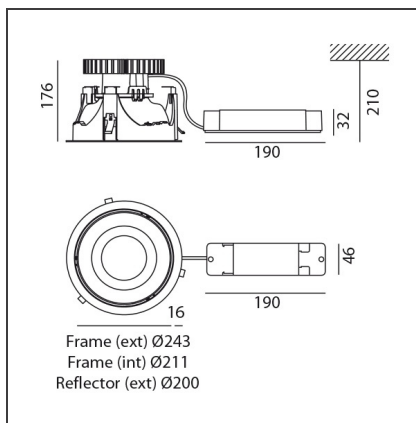

TECHNICAL DRAWINGS

DESIGN BY

Studio Artemide

DESCRIPTION

Luceri LED and Kadro LED offer a modular range of professional downlighters, highly flexible, providing customisable lighting solutions for every need. Thanks to TrueWhite technology, colour temperature and colour rendering index are maintained constant throughout the lifespan of this product, guaranteeing a consistent light quality. The emission of versions with metal reflector is compliant with EN12464 and has UGR

FEATURES

Article Code:	BB02005 DV1016	Series:	Indoor
Colour:	Grey	Area contract:	Hospitality, null, Office
Installation:	Recessed, Ceiling		

DIMENSIONS

Width:	cm 17.6	Cutout diameter:	cm 23
Height:	cm 21	Cutout shape:	Rounded
Weight:	kg 1.5		
Recessed depth:	cm 21		

INCLUDED SOURCES

Category:	LED	Color temperature (K):	3000K
Number:	1	CRI:	90
Watt:	max 54W		
Type:	0		

LUMINAIRE

Watt:	54W	Delivered lumens output (lm):	4528lm
		CCT:	3000K
		Efficiency:	83%
		Efficacy:	83.85lm/W
		CRI:	90
		Dimmable Typology:	Dali

Notes

Driver 220/240Vac 50/60Hz supplied separately.