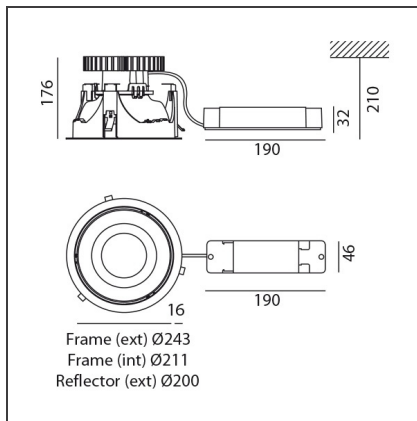

TECHNICAL DRAWINGS

FEATURES

Article Code:	BB02001 DV1017	Series:	Indoor
Colour:	White	Area contract:	Hospitality, null, Office
Installation:	Recessed, Ceiling		

DIMENSIONS

Width:	cm 17.6	Cutout diameter:	cm 23
Height:	cm 21	Cutout shape:	Rounded
Weight:	kg 1.5		
Recessed depth:	cm 21		

INCLUDED SOURCES

Category:	LED	Color temperature (K):	3000K
Number:	1	CRI:	90
Watt:	max 54W		
Type:	0		

LUMINAIRE

Watt:	27W	Delivered lumens output (lm):	2600lm
		CCT:	3000K
		Efficiency:	83%
		Efficacy:	96.30lm/W
		CRI:	90

Notes

Driver 220/240Vac 50/60Hz supplied separately.