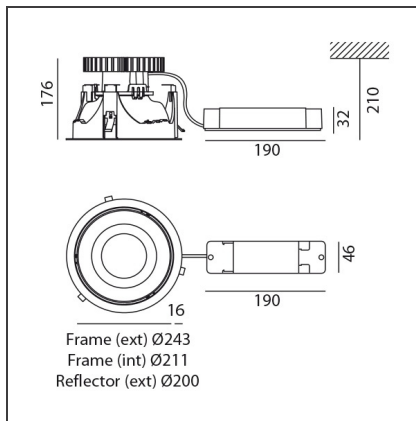

Luceri LED Round Trim - Faceted Mirror Optics 3000K - Driver 35W DALI - White

IP20/44 without screen - 20/54 with screen

Dimmerable: + -

DESIGN BY

Studio Artemide

DESCRIPTION

Luceri LED and Kadro LED offer a modular range of professional downlighters, highly flexible, providing customisable lighting solutions for every need. Thanks to TrueWhite technology, colour temperature and colour rendering index are maintained constant throughout the lifespan of this product, guaranteeing a consistent light quality. The emission of versions with metal reflector is compliant with EN12464 and has UGR

TECHNICAL DRAWINGS

FEATURES

Article Code:	BB02001 DV1018	Series:	Indoor
Colour:	White	Area contract:	Hospitality, null, Office
Installation:	Recessed, Ceiling		

DIMENSIONS

Width:	cm 17.6	Cutout diameter:	cm 23
Height:	cm 21	Cutout shape:	Rounded
Weight:	kg 1.5		
Recessed depth:	cm 21		

INCLUDED SOURCES

Category:	LED	Color temperature (K):	3000K
Number:	1	CRI:	90
Watt:	max 54W		
Type:	0		

LUMINAIRE

Watt:	27W	Delivered lumens output (lm):	2600lm
		CCT:	3000K
		Efficiency:	83%
		Efficacy:	96.30lm/W
		CRI:	90
		Dimmable Typology:	Dali