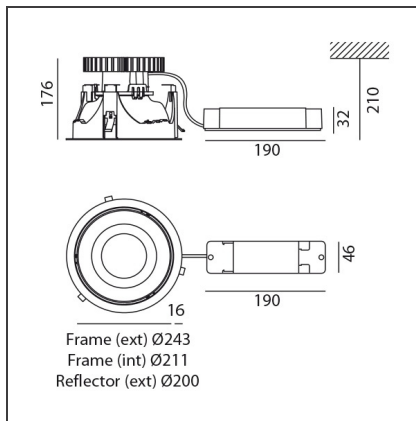

Luceri LED Round Trim - Faceted Mirror Optics 3000K - Driver 35W DALI - Grey

IP20/44 without screen - 20/54 with screen

Dimmerable: + -

TECHNICAL DRAWINGS

DESIGN BY

Studio Artemide

DESCRIPTION

Luceri LED and Kadro LED offer a modular range of professional downlighters, highly flexible, providing customisable lighting solutions for every need. Thanks to TrueWhite technology, colour temperature and colour rendering index are maintained constant throughout the lifespan of this product, guaranteeing a consistent light quality. The emission of versions with metal reflector is compliant with EN12464 and has UGR

FEATURES

Article Code:	BB02005 DV1018	Series:	Indoor
Colour:	Grey	Area contract:	Hospitality, null, Office
Installation:	Recessed, Ceiling		

DIMENSIONS

Width:	cm 17.6	Cutout diameter:	cm 23
Height:	cm 21	Cutout shape:	Rounded
Weight:	kg 1.5		
Recessed depth:	cm 21		

INCLUDED SOURCES

Category:	LED	Color temperature (K):	3000K
Number:	1	CRI:	90
Watt:	max 54W		
Type:	0		

LUMINAIRE

Watt:	27W	Delivered lumens output (lm):	2600lm
		CCT:	3000K
		Efficiency:	83%
		Efficacy:	96.30lm/W
		CRI:	90
		Dimmable Typology:	Dali