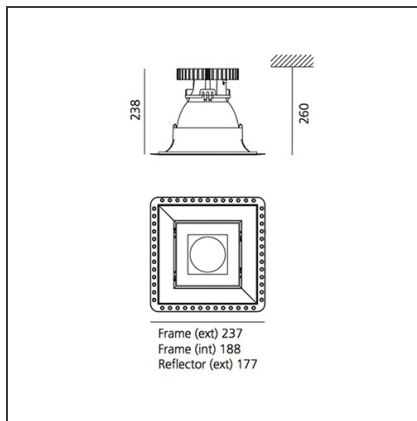

TECHNICAL DRAWINGS

DESIGN BY

Studio Artemide

DESCRIPTION

Luceri LED and Kadro LED offer a modular range of professional downlighters, highly flexible, providing customisable lighting solutions for every need. Thanks to TrueWhite technology, colour temperature and colour rendering index are maintained constant throughout the lifespan of this product, guaranteeing a consistent light quality. The emission of versions with metal reflector is compliant with EN12464 and has UGR<19, producing an effective and comfortable lighting solution.

FEATURES

Article Code:	BB10500 DV1019	Material:	Bezel, white reflector and screens in polycarbonate, reflectors in vacuum-metalled polycarbonate with anti-scratch surface treatment.
Installation:	Recessed, Ceiling	Series:	Indoor
Environment:	Indoor	Area contract:	Hospitality, null, Office

DIMENSIONS

Length:	cm 23.7	Cutout Width:	cm 27.5
Width:	cm 23.8	Cutout length:	cm 27.5
Height:	cm 23.8	Cutout shape:	Squared
Weight:	kg 1.7		

INCLUDED SOURCES

Category:	LED	Color temperature (K):	2900-5500
Number:	1	CRI:	90
Watt:	17W		
Type:	1		

LUMINAIRE

Watt:	16W	Delivered lumens output (lm):	1596lm
		CCT:	6500K
		Efficiency:	73%
		Efficacy:	99.78lm/W
		CRI:	80
		Dimmable Typology:	Dali

Notes

Driver 220/240Vac 50/60Hz supplied separately. To be completed with recessed frame.