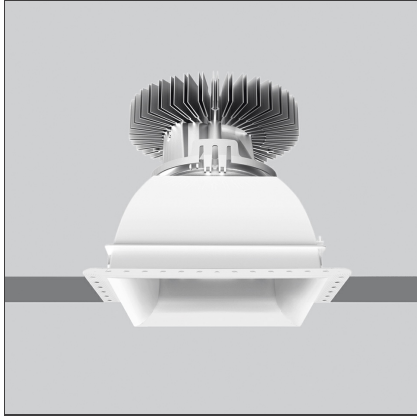

Luceri LED Kadro Trimless - Comfort White Optics Tunable White - Driver TW DALI 8

IP20/44 without screen - 20/54 with screen

 Dimmerable: 

TECHNICAL DRAWINGS

DESIGN BY

Studio Artemide

DESCRIPTION

Luceri LED and Kadro LED offer a modular range of professional downlighters, highly flexible, providing customisable lighting solutions for every need. Thanks to TrueWhite technology, colour temperature and colour rendering index are maintained constant throughout the lifespan of this product, guaranteeing a consistent light quality. The emission of versions with metal reflector is compliant with EN12464 and has UGR<19, producing an effective and comfortable lighting solution.

FEATURES

Article Code:	BB10500 DV1019	Material:	Bezel, white reflector and screens in polycarbonate, reflectors in vacuum-metalled polycarbonate with anti-scratch surface treatment.
Installation:	Recessed, Ceiling	Series:	Indoor
Environment:	Indoor	Area contract:	Hospitality, null, Office

DIMENSIONS

Length:	cm 23.7	Cutout Width:	cm 27.5
Width:	cm 23.8	Cutout length:	cm 27.5
Height:	cm 23.8	Cutout shape:	Squared
Weight:	kg 1.7		

INCLUDED SOURCES

Category:	LED	Color temperature (K):	2900-5500
Number:	1	CRI:	90
Watt:	17W		
Type:	1		

LUMINAIRE

Watt:	16W	Delivered lumens output (lm):	1596lm
		CCT:	6500K
		Efficiency:	73%
		Efficacy:	99.78lm/W
		CRI:	80
		Dimmable Typology:	Dali

Notes

Driver 220/240Vac 50/60Hz supplied separately. To be completed with recessed frame.