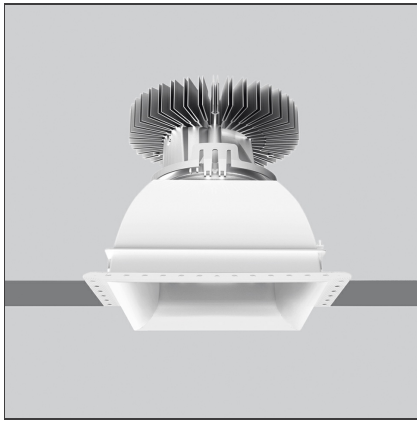

# Luceri LED Kadro Trimless - Comfort White Optics 4000K - Driver 35W DALI

IP20/44 without screen - 20/54 with screen

Dimmerable: + -

## DESCRIPTION

Luceri LED and Kadro LED offer a modular range of professional downlighters, highly flexible, providing customisable lighting solutions for every need. Thanks to TrueWhite technology, colour temperature and colour rendering index are maintained constant throughout the lifespan of this product, guaranteeing a consistent light quality. The emission of versions with metal reflector is compliant with EN12464 and has UGR<19, producing an effective and comfortable lighting solution.

## FEATURES

<b>Article Code:</b>	BB10400 DV1018	<b>Material:</b>	Bezel, white reflector and screens in polycarbonate, reflectors in vacuum-metalled polycarbonate with anti-scratch surface treatment.
<b>Installation:</b>	Recessed, Ceiling	<b>Series:</b>	Indoor
<b>Environment:</b>	Indoor	<b>Area contract:</b>	Hospitality, null, Office

## LUMINAIRE

<b>Transformer availability:</b>	35W	<b>Delivered lumens output (lm):</b>	2438lm
<b>Watt:</b>	27W	<b>CCT:</b>	4000K
		<b>Efficiency:</b>	73%
		<b>Efficacy:</b>	90.30lm/W
		<b>CRI:</b>	90
		<b>Dimmable Typology:</b>	Dali