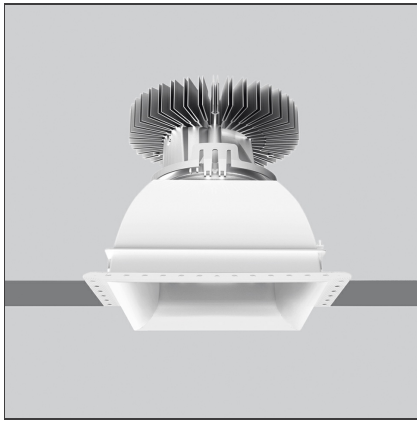

# Luceri LED Kadro Trimless - Comfort White Optics 3000K - Driver 35W DALI

IP20/44 without screen - 20/54 with screen

Dimmerable: + -

## DESCRIPTION

Luceri LED and Kadro LED offer a modular range of professional downlighters, highly flexible, providing customisable lighting solutions for every need. Thanks to TrueWhite technology, colour temperature and colour rendering index are maintained constant throughout the lifespan of this product, guaranteeing a consistent light quality. The emission of versions with metal reflector is compliant with EN12464 and has UGR<19, producing an effective and comfortable lighting solution.

## FEATURES

<b>Article Code:</b>	BB10300 DV1018	<b>Material:</b>	Bezel, white reflector and screens in polycarbonate, reflectors in vacuum-metalled polycarbonate with anti-scratch surface treatment.
<b>Installation:</b>	Recessed, Ceiling	<b>Series:</b>	Indoor
<b>Environment:</b>	Indoor	<b>Area contract:</b>	Hospitality, null, Office