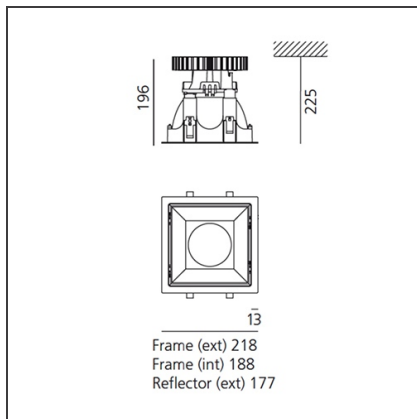

TECHNICAL DRAWINGS

FEATURES

Article Code:	BB12005 DV1015	Material:	Bezel, white reflector and screens in polycarbonate, reflectors in vacuum-metalled polycarbonate with anti-scratch surface treatment.
Colour:	Grey	Series:	Indoor
Installation:	Recessed	Area contract:	Hospitality, null, Office

DIMENSIONS

Length:	cm 21.8	Cutout Width:	cm 20.3
Width:	cm 19.6	Cutout length:	cm 20.3
Height:	cm 19.6	Cutout shape:	Squared
Weight:	kg 1.7		

INCLUDED SOURCES

Category:	LED	Color temperature (K):	3000K
Number:	1	CRI:	90
Watt:	max 54W		
Type:	0		

LUMINAIRE

Watt:	54W	Delivered lumens output (lm):	4389lm
		CCT:	3000K
		Efficiency:	81%
		Efficacy:	81.27lm/W
		CRI:	90

Notes

Driver 220/240Vac 50/60Hz supplied separately.