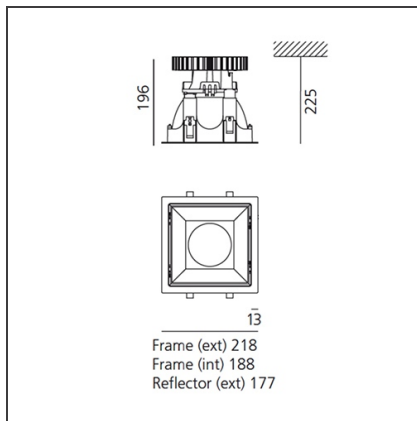

TECHNICAL DRAWINGS

DESIGN BY

Studio Artemide

DESCRIPTION

Luceri LED and Kadro LED offer a modular range of professional downlighters, highly flexible, providing customisable lighting solutions for every need. Thanks to TrueWhite technology, colour temperature and colour rendering index are maintained constant throughout the lifespan of this product, guaranteeing a consistent light quality. The emission of versions with metal reflector is compliant with EN12464 and has UGR

FEATURES

Article Code:	BB12001 DV1018	Material:	Bezel, white reflector and screens in polycarbonate, reflectors in vacuum-metalled polycarbonate with anti-scratch surface treatment.
Colour:	White	Series:	Indoor
Installation:	Recessed	Area contract:	Hospitality, null, Office

DIMENSIONS

Length:	cm 21.8	Cutout Width:	cm 20.3
Width:	cm 19.6	Cutout length:	cm 20.3
Height:	cm 19.6	Cutout shape:	Squared
Weight:	kg 1.7		

INCLUDED SOURCES

Category:	LED	Color temperature (K):	3000K
Number:	1	CRI:	90
Watt:	max 54W		
Type:	0		

LUMINAIRE

Watt:	27W	Delivered lumens output (lm):	2520lm
		CCT:	3000K
		Efficiency:	81%
		Efficacy:	93.33lm/W
		CRI:	90
		Dimmable Typology:	Dali

Notes

Driver 220/240Vac 50/60Hz supplied separately.