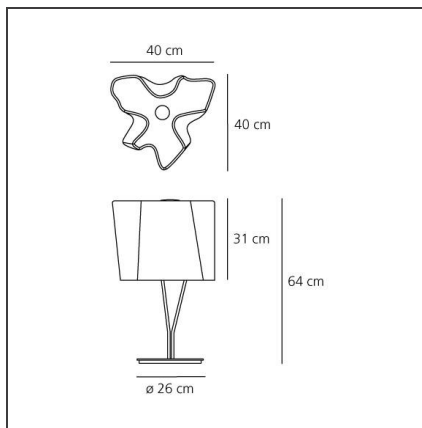

Logico table Tobacco/Chrome

IP20     

TECHNICAL DRAWINGS

DESIGN BY

Gerhard Reichert, Michele De Lucchi

DESCRIPTION

Materials: Chromed zinc-alloy base, chrome-plated steel structure; blown glass diffuser with polished-silk finish. Three layers blown glass (crystal + silk + crystal) in a mold which is upside down to assure structural consistence to glass. Logico tavolo and Logico tavolo mini have a touch dimmer to adjust the light intensity.

FEATURES

Article Code:	0457140A	Material:	blown glass, steel, zamak
Colour:	Tobacco / Chrome	Series:	Design
Installation:	Table	Area contract:	Hospitality, Office
Environment:	Indoor	Emission:	Diffused And Direct

DIMENSIONS

Length:	cm 40	Impact Resistance:	N/D
Width:	cm 40	Glow Wire Test:	N/D
Height:	cm 64		
Base Diameter:	cm 26		

NOT INCLUDED SOURCES

Category:	HALO	Color Rendering:	1a
Number:	3		
Watt:	46W		
Lbs:	Qt32		
Socket:	E27		
Duration (h):	2000h		