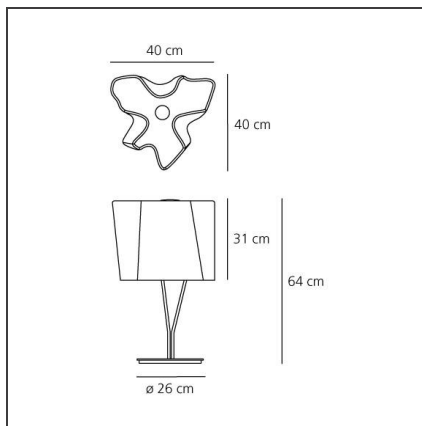

Logico table Fumé/Chrome

IP20     

TECHNICAL DRAWINGS

DESIGN BY

Gerhard Reichert, Michele De Lucchi

DESCRIPTION

Materials: Chromed zinc-alloy base, chrome-plated steel structure; blown glass diffuser with polished-silk finish. Three layers blown glass (crystal + silk + crystal) in a mold which is upside down to assure structural consistence to glass. Logico tavolo and Logico tavolo mini have a touch dimmer to adjust the light intensity.

FEATURES

Article Code:	0457110A	Material:	blown glass, steel, zamak
Colour:	Fumé / Chrome	Series:	Design
Installation:	Table	Area contract:	Hospitality, Office
Environment:	Indoor	Emission:	Diffused And Direct

DIMENSIONS

Length:	cm 40	Impact Resistance:	N/D
Width:	cm 40	Glow Wire Test:	N/D
Height:	cm 64		
Base Diameter:	cm 26		

NOT INCLUDED SOURCES

Category:	HALO	Color Rendering:	1a
Number:	3		
Watt:	46W		
Lbs:	Qt32		
Socket:	E27		
Duration (h):	2000h		