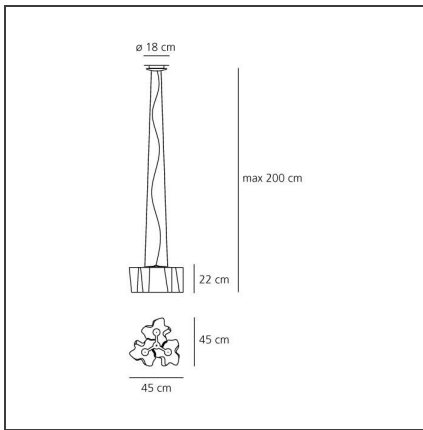

## TECHNICAL DRAWINGS

## FEATURES

<b>Article Code:</b>	0698020A	<b>Material:</b>	Blown glass, aluminium
<b>Colour:</b>	White	<b>Series:</b>	Design
<b>Installation:</b>	Suspension	<b>Area contract:</b>	Hospitality, null, Office
<b>Environment:</b>	Indoor	<b>Emission:</b>	Diffused And Direct

## DIMENSIONS

<b>Length:</b>	cm 45
<b>Width:</b>	cm 45
<b>Height:</b>	cm 22
<b>Base Diameter:</b>	cm 18
<b>Max Height from ceiling:</b>	cm 200

## Notes

Available in four sizes and in four configurations: single, on line, 3x120° and 4x90°. Its modular shape lends itself to the creation and realisation of customized compositions, supplied as special project.