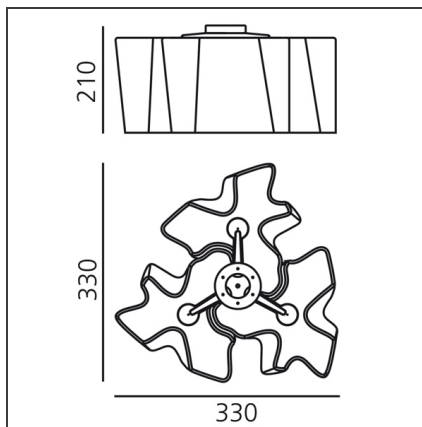

Logico Micro ceiling 3x120°

IP20     

Dimmerable: +  -

DESIGN BY

Gerhard Reichert, Michele De Lucchi

TECHNICAL DRAWINGS

FEATURES

Article Code:	0645020A	Material:	Blown glass, aluminium
Colour:	White	Series:	Design
Installation:	Ceiling	Area contract:	Hospitality, null, Office
Environment:	Indoor	Emission:	Diffused And Direct

DIMENSIONS

Length:	cm 33
Width:	cm 33
Height:	cm 21

NOT INCLUDED SOURCES

Category:	HALO	Color Rendering:	1a
Number:	3	Color temperature (K):	2800K
Watt:	46W		
Lbs:	Qt26		
Socket:	E14		

ALTERNATIVE SOURCES

Category:	LED	Color temperature (K):	3000K
Number:	3		
Watt:	5W		
Type:	2		
Socket:	E14		
Class:	A		

LUMINAIRE

Watt:	138W	Delivered lumens output (lm):	1890lm
Voltage:	220V-240V	CCT:	2800K

Notes

Its modular shape lends itself to the creation and realisation of customized compositions, supplied as special project.