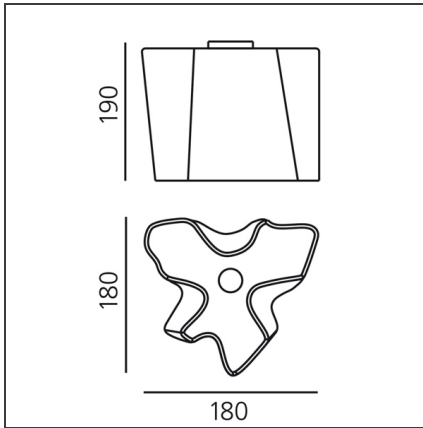

Logico Micro ceiling

IP20

Dimmerable: + -

TECHNICAL DRAWINGS

DESIGN BY

Gerhard Reichert, Michele De Lucchi

FEATURES

Article Code:	0644020A	Material:	Blown glass, aluminium
Colour:	White	Series:	Design
Installation:	Ceiling	Area contract:	Hospitality, Office
Environment:	Indoor	Emission:	Diffused And Direct

DIMENSIONS

Length:	cm 18
Width:	cm 18
Height:	cm 19

NOT INCLUDED SOURCES

Category:	HALO	Color Rendering:	1a
Number:	1	Color temperature (K):	2800K
Watt:	46W		
Lbs:	Qt26		
Socket:	E14		

ALTERNATIVE SOURCES

Category:	LED	Color temperature (K):	3000K
Number:	1		
Watt:	5W		
Type:	2		
Socket:	E14		
Class:	A		

LUMINAIRE

Watt:	46W	Delivered lumens output (lm):	630lm
Voltage:	220V-240V	CCT:	2800K

Notes

Its modular shape lends itself to the creation and realisation of customized compositions, supplied as special project.