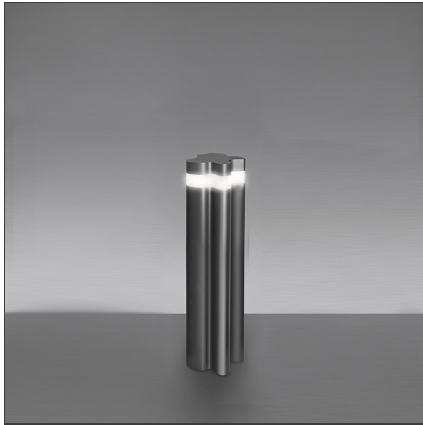

Logico Garden 60

IP65 

DESIGN BY

Michele De Lucchi

DESCRIPTION

Designed for garden or pedestrian path lighting. The appliance consists of a lamp and a supporting pole. The lamp support - 450, 600, or 900 mm high - is made of chromed and painted EN-AW-6060 extruded aluminum. The base flange is made of painted electro galvanized iron, with holes for ground fixing by means of screws or plugs. The lamp body is made of EN-AB 47100 die-cast aluminium with 3-stage outdoor treatment: nanotechnologies, anti-oxidising primer, polyester painting. Metallised polycarbonate reflectors. Highly transparent methacrylate screen, with shiny shock-resistant and anti-UV finish. AISI 316 fixing screws and silicon seals. Provided with cable and IP68 connector for connection to the mains cables with 5 to 13,5 mm diameters. Technical specifications comply with EN60598-1.

TECHNICAL DRAWINGS

FEATURES

Article Code:	T416900W00	Material:	Aluminum, polycarbonate
Colour:	Anthracite Grey	Series:	Scenarios
Installation:	Bollard, Floor		

DIMENSIONS

Height:	cm 60	Impact Resistance:	IK10
		Glow Wire Test:	650

INCLUDED SOURCES

Category:	LED	Color temperature (K):	3000K
Number:	1	Color Tolerance:	2SDCM
Watt:	15W	CRI:	80 typ
Delivered lumens output (lm):	294lm	Efficacy:	20lm/W
Type:	0	Service Life:	L70(6K)>36.300h
Class:	A		