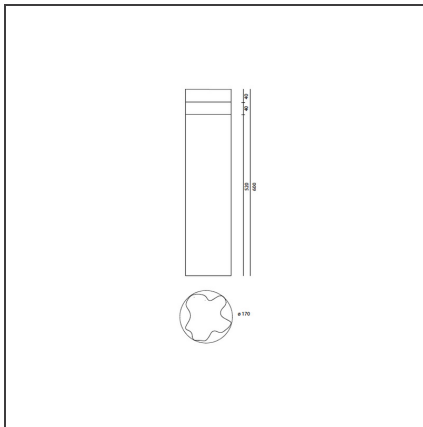

Logico Garden 60

IP65 

DESIGN BY

Michele De Lucchi

DESCRIPTION

Designed for garden or pedestrian path lighting. The appliance consists of a lamp and a supporting pole. The lamp support - 450, 600, or 900 mm high - is made of chromed and painted EN-AW-6060 extruded aluminum. The base flange is made of painted electro galvanized iron, with holes for ground fixing by means of screws or plugs. The lamp body is made of EN-AB 47100 die-cast aluminium with 3-stage outdoor treatment: nanotechnologies, anti-oxidising primer, polyester painting. Metallised polycarbonate reflectors. Highly transparent methacrylate screen, with shiny shock-resistant and anti-UV finish. AISI 316 fixing screws and silicon seals. Provided with cable and IP68 connector for connection to the mains cables with 5 to 13,5 mm diameters. Technical specifications comply with EN60598-1.

TECHNICAL DRAWINGS

FEATURES

Article Code:	T416900W00	Material:	Aluminum, polycarbonate
Colour:	Anthracite Grey	Series:	Scenarios
Installation:	Bollard, Floor		

DIMENSIONS

Height:	cm 60	Impact Resistance:	IK10
		Glow Wire Test:	650