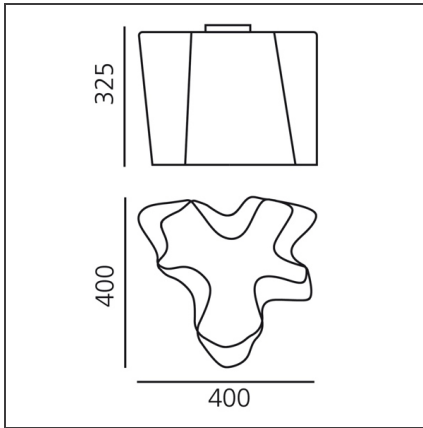

Logico Ceiling - White

IP20     

Dimmerable: +  -

TECHNICAL DRAWINGS

DESIGN BY

Gerhard Reichert, Michele De Lucchi

FEATURES

Article Code:	0452020A	Material:	Blown glass, aluminium
Colour:	White	Series:	Design
Installation:	Ceiling	Area contract:	Hospitality, Office
Environment:	Indoor	Emission:	Diffused And Direct

DIMENSIONS

Length:	cm 40
Width:	cm 40
Height:	cm 32.5

NOT INCLUDED SOURCES

Category:	HALO	Color Rendering:	1a
Number:	1	Color temperature (K):	2900K
Watt:	116W		
Lbs:	Qa60		
Socket:	E27		

ALTERNATIVE SOURCES

Category:	LED
Number:	1
Watt:	15W
Type:	2
Socket:	E27
Class:	A

LUMINAIRE

Watt:	116W	Delivered lumens output (lm):	1639lm
Voltage:	220V-240V	CCT:	2900K

Notes

Its modular shape lends itself to the creation and realisation of customized compositions, supplied as special project.