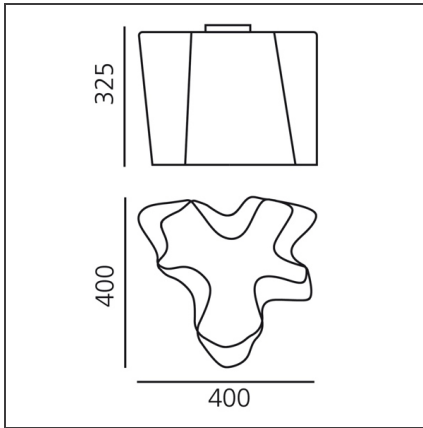

TECHNICAL DRAWINGS

DESIGN BY

Gerhard Reichert, Michele De Lucchi

DESCRIPTION

FEATURES

Article Code:	0452010A	Material:	Blown glass, aluminium
Colour:	Grey	Series:	Design
Installation:	Ceiling	Area contract:	Hospitality, Office
Environment:	Indoor	Emission:	Diffused And Direct

DIMENSIONS

Length:	cm 40
Width:	cm 40
Height:	cm 32.5

NOT INCLUDED SOURCES

Category:	HALO	Color Rendering:	1a
Number:	1	Color temperature (K):	2900K
Watt:	116W		
Lbs:	Qa60		
Socket:	E27		

ALTERNATIVE SOURCES

Category:	LED
Number:	1
Watt:	15W
Type:	2
Socket:	E27
Class:	A

LUMINAIRE

Watt:	116W	Delivered lumens output (lm):	1639lm
Voltage:	220V-240V	CCT:	2900K

Notes

Its modular shape lends itself to the creation and realisation of customized compositions, supplied as special project.