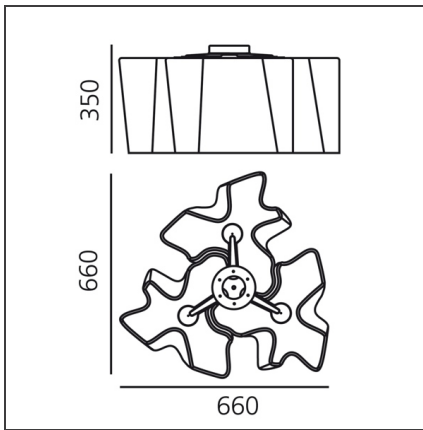

Logico Ceiling 3x120° - Tobacco

IP20     

Dimmerable: +  -

TECHNICAL DRAWINGS

DESIGN BY

Gerhard Reichert, Michele De Lucchi

DESCRIPTION

FEATURES

Article Code:	0458040A	Material:	Blown glass, aluminium
Colour:	Tobacco	Series:	Design
Installation:	Ceiling	Area contract:	Hospitality, null, Office
Environment:	Indoor	Emission:	Diffused And Direct

DIMENSIONS

Length:	cm 66
Width:	cm 66
Height:	cm 35

NOT INCLUDED SOURCES

Category:	HALO	Color Rendering:	1a
Number:	3	Color temperature (K):	2900K
Watt:	116W		
Lbs:	Qa60		
Socket:	E27		

ALTERNATIVE SOURCES

Category:	LED
Number:	3
Watt:	15W
Type:	2
Socket:	E27
Class:	A

LUMINAIRE

Watt:	3x15W	Delivered lumens output (lm):	8610lm
Voltage:	220V-240V	CCT:	2900K

Notes

Its modular shape lends itself to the creation and realisation of customized compositions, supplied as special project.