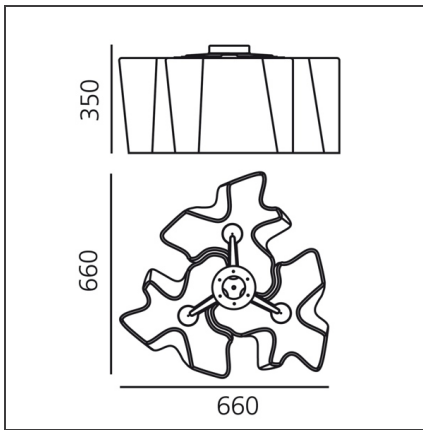

Logico Ceiling 3x120° - Grey

IP20

Dimmerable: + -

DESIGN BY

Gerhard Reichert, Michele De Lucchi

TECHNICAL DRAWINGS

FEATURES

Article Code:	0458010A	Material:	Blown glass, aluminium
Colour:	Grey	Series:	Design
Installation:	Ceiling	Area contract:	Hospitality, null, Office
Environment:	Indoor	Emission:	Diffused And Direct

DIMENSIONS

Length:	cm 66
Width:	cm 66
Height:	cm 35

NOT INCLUDED SOURCES

Category:	HALO	Color Rendering:	1a
Number:	3	Color temperature (K):	2900K
Watt:	116W		
Lbs:	Qa60		
Socket:	E27		

ALTERNATIVE SOURCES

Category:	LED
Number:	3
Watt:	15W
Type:	2
Socket:	E27
Class:	A

LUMINAIRE

Watt:	3x15W	Delivered lumens output (lm):	8610lm
Voltage:	220V-240V	CCT:	2900K

Notes

Its modular shape lends itself to the creation and realisation of customized compositions, supplied as special project.