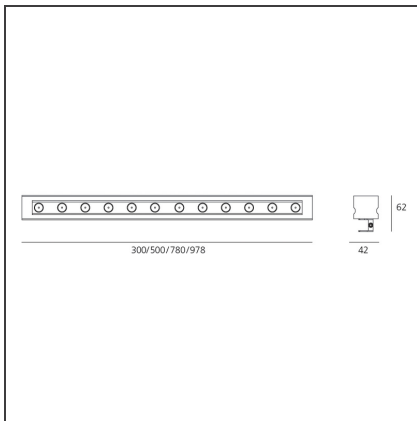

LineaLed WW Adjustable 8,5W - EL 3000K

IP65/67  

DESIGN BY

Carlotta de Bevilacqua

DESCRIPTION

Light fixture with high-performance LED light sources.
Walk-over and drive-over recessed floor installation.
Monochromatic light.
Composed by body in extruded aluminium, protection glass.
Adjustment brackets in die-cast aluminium.
Electrical connection to the ballast by means of 100cm-long two-pole cable H05RN-F, with IP67 quick-release terminal board supplied with the fixture.
Polycarbonate end caps with silicone gasket. 8mm-thick non-slip transparent tempered glass.
24Vdc remote ballast.

Technical features of light fixtures in compliance with EN60598-1.

Installation must be carried out by specialized personnel. Carefully follow the instructions.

TECHNICAL DRAWINGS

FEATURES

| | | | |
|----------------------|-------------|-----------------------|--|
| Article Code: | NL17330ELK0 | Material: | Aluminium, transparent tempered glass. |
| Colour: | Silver gray | Series: | Outdoor |
| Installation: | Recessed | Area contract: | Outdoor |

DIMENSIONS

| | | | |
|----------------|--------|---------------------------|------|
| Length: | cm 30 | Impact Resistance: | IK07 |
| Width: | cm 4.2 | | |
| Height: | cm 6.2 | | |
| Weight: | kg 0.9 | | |