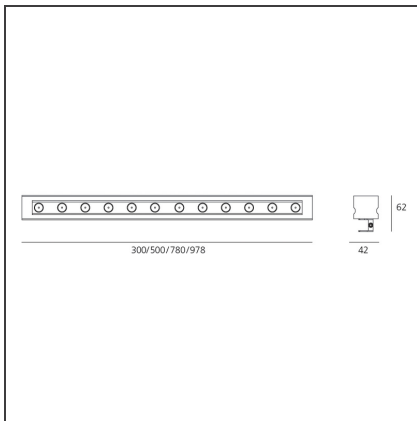

LineaLed WW Adjustable 34W - EL 3000K

IP65/67  

DESIGN BY

Carlotta de Bevilacqua

DESCRIPTION

Light fixture with high-performance LED light sources.
 Walk-over and drive-over recessed floor installation.
 Monochromatic light.
 Composed by body in extruded aluminium, protection glass.
 Adjustment brackets in die-cast aluminium.
 Electrical connection to the ballast by means of 100cm-long two-pole cable H05RN-F, with IP67 quick-release terminal board supplied with the fixture.
 Polycarbonate end caps with silicone gasket. 8mm-thick non-slip transparent tempered glass.
 24Vdc remote ballast.

Technical features of light fixtures in compliance with EN60598-1.

Installation must be carried out by specialized personnel. Carefully follow the instructions.

TECHNICAL DRAWINGS

FEATURES

Article Code:	NL17333ELK0	Material:	Aluminium, transparent tempered glass.
Colour:	Silver gray	Series:	Outdoor
Installation:	Recessed	Area contract:	Outdoor

DIMENSIONS

Length:	cm 97.8	Impact Resistance:	IK07
Width:	cm 4.2		
Height:	cm 6.2		
Weight:	kg 2.8		

INCLUDED SOURCES

Category:	LED	Color temperature (K):	3000K
Number:	4	Voltage:	24Vdc
Watt:	8,5W		
Delivered lumens output (lm):	1776lm		
Type:	0		
Class:	A		