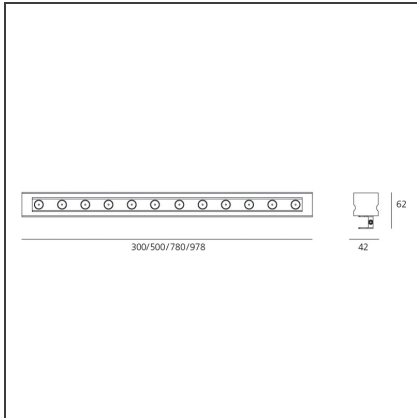

LineaLed WW Adjustable 25W - 14°x34° 3000K

IP65/67  

DESIGN BY

Carlotta de Bevilacqua

DESCRIPTION

Light fixture with high-performance LED light sources.
 Walk-over and drive-over recessed floor installation.
 Monochromatic light.
 Composed by body in extruded aluminium, protection glass.
 Adjustment brackets in die-cast aluminium.
 Electrical connection to the ballast by means of 100cm-long two-pole cable H05RN-F, with IP67 quick-release terminal board supplied with the fixture.
 Polycarbonate end caps with silicone gasket. 8mm-thick non-slip transparent tempered glass.
 24Vdc remote ballast.

Technical features of light fixtures in compliance with EN60598-1.

Installation must be carried out by specialized personnel. Carefully follow the instructions.

TECHNICAL DRAWINGS

FEATURES

Article Code:	NL17332ELK0	Material:	Aluminium, transparent tempered glass.
Colour:	Silver gray	Series:	Outdoor
Installation:	Recessed	Area contract:	Outdoor

DIMENSIONS

Length:	cm 78	Impact Resistance:	IK07
Width:	cm 4.2		
Height:	cm 6.2		
Weight:	kg 2.2		

INCLUDED SOURCES

Category:	LED	Color temperature (K):	3000K
Number:	3	Voltage:	24Vdc
Watt:	8,5W		
Delivered lumens output (lm):	1776lm		
Type:	0		
Class:	A		