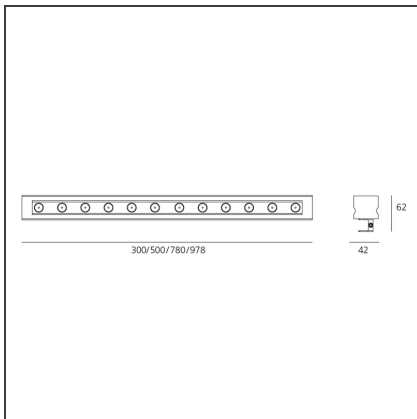

TECHNICAL DRAWINGS

FEATURES

Article Code:	NL1733125K0	Material:	Aluminium, transparent tempered glass.
Colour:	Silver gray	Series:	Outdoor
Installation:	Recessed	Area contract:	Outdoor

DIMENSIONS

Length:	cm 50	Impact Resistance:	IK07
Width:	cm 4.2		
Height:	cm 6.2		
Weight:	kg 1.5		

INCLUDED SOURCES

Category:	LED	Color temperature (K):	3000K
Number:	2	Voltage:	24Vdc
Watt:	8,5W		
Delivered lumens output (lm):	1776lm		
Type:	0		
Class:	A		

LUMINAIRE

Power Supply:	Remote electronic	Delivered lumens output (lm):	822lm
Watt:	17W	CCT:	3000K
Voltage:	24Vdc	CRI:	80

Notes

Medium optic

Medium luminous flux to highlight details, large sections of windows. (25° optic)