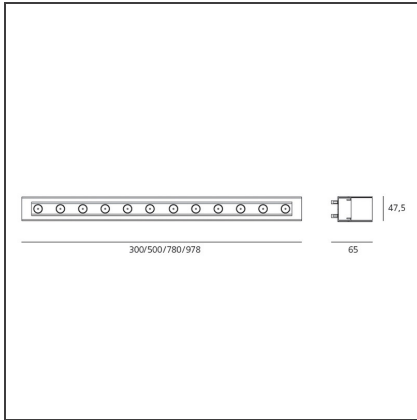

TECHNICAL DRAWINGS

FEATURES

Article Code:	NL17320ELK0	Material:	Aluminium, transparent tempered glass.
Colour:	Silver gray	Series:	Outdoor
Installation:	Recessed	Area contract:	Outdoor

DIMENSIONS

Length:	cm 30	Impact Resistance:	IK07
Width:	cm 4,8		
Height:	cm 9		
Weight:	kg 0.9		

INCLUDED SOURCES

Category:	LED	Color temperature (K):	3000K
Number:	1	Voltage:	24Vdc
Watt:	8,5W		
Delivered lumens output (lm):	1776lm		
Type:	0		
Class:	A		

LUMINAIRE

Power Supply:	Electronic	Delivered lumens output (lm):	416lm
Watt:	8,5W	CCT:	3000K
Voltage:	24 Vdc	CRI:	80

Notes

Flood optic

Wide luminous flow suitable for lighting large areas.(40° optic)