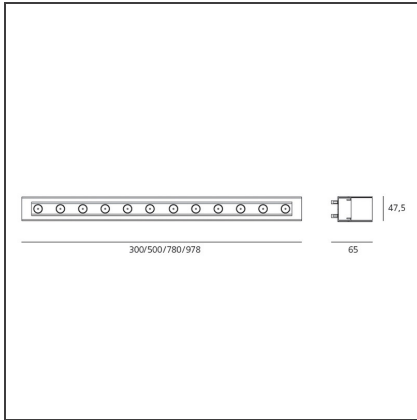

TECHNICAL DRAWINGS

FEATURES

Article Code:	NL1732325K0	Material:	Aluminium, transparent tempered glass.
Colour:	Silver gray	Series:	Outdoor
Installation:	Recessed	Area contract:	Outdoor

DIMENSIONS

Length:	cm 97.8	Impact Resistance:	IK07
Width:	cm 4.8		
Height:	cm 9		
Weight:	kg 2.8		

INCLUDED SOURCES

Category:	LED	Color temperature (K):	3000K
Number:	4	Voltage:	24Vdc
Watt:	8,5W		
Delivered lumens output (lm):	1776lm		
Type:	0		
Class:	A		

LUMINAIRE

Power Supply:	Electronic	Delivered lumens output (lm):	1645lm
Watt:	34W	CCT:	3000K
Voltage:	24 Vdc	CRI:	80

Notes

Ottica Medium

Medium luminous flux to highlight details, large sections of windows. (25° optic)