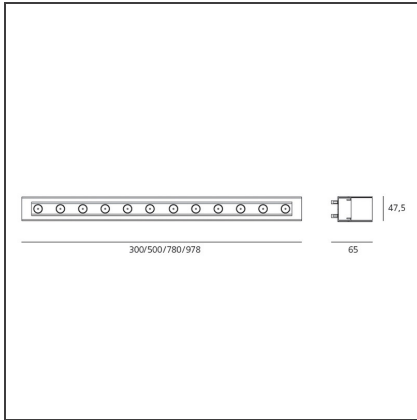

24Vdc remote ballast.

Connect a maximum number of 10 fixtures in a continuous line.

Technical features of light fixtures in compliance with EN60598-1.

Installation must be carried out by specialized personnel. Carefully follow the instructions.

TECHNICAL DRAWINGS

FEATURES

Article Code:	NL1732310K0	Material:	Aluminium, transparent tempered glass.
Colour:	Silver gray	Series:	Outdoor
Installation:	Recessed	Area contract:	Outdoor

DIMENSIONS

Length:	cm 97.8	Impact Resistance:	IK07
Width:	cm 4.8		
Height:	cm 9		
Weight:	kg 2.8		

Notes

Spot optic (10° optic)

Concentrated luminous flow to highlight details avoiding unwanted light dispersion.

ACCESSORIES

Housing end cap
(pair) - 46,5 x 62,5
x 1,5mm
NL76750

Female power
connector for
discontinuous
connection
NL19023

Male power
connector for
discontinuous
connection
NL19021

Housing L=982mm
NL76700

Cassaforma
L=300mm
NL76740

Cassaforma
L=500mm
NL76730

Cassaforma
L=780mm
NL76710

ALIMENT. 40W
24Vdc IP67
NL62040

CONNETTORE
ALIMENTAZIONE +
TAPPO
NL19052