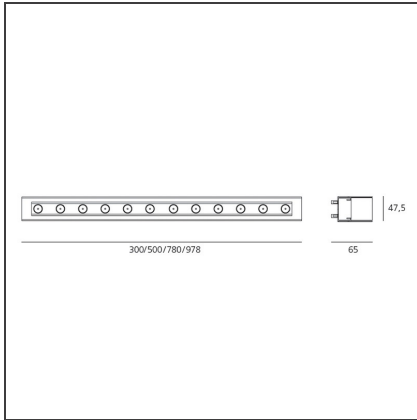

TECHNICAL DRAWINGS

FEATURES

Article Code:	NL1732225K0	Material:	Aluminium, transparent tempered glass.
Colour:	Silver gray	Series:	Outdoor
Installation:	Recessed	Area contract:	Outdoor

DIMENSIONS

Length:	cm 78	Impact Resistance:	IK07
Width:	cm 4,8		
Height:	cm 9		
Weight:	kg 2.2		

INCLUDED SOURCES

Category:	LED	Color temperature (K):	3000K
Number:	3	Voltage:	24Vdc
Watt:	8,5W		
Delivered lumens output (lm):	1776lm		
Type:	0		
Class:	A		

LUMINAIRE

Power Supply:	Electronic	Delivered lumens output (lm):	1234lm
Watt:	25W	CCT:	3000K
Voltage:	24 Vdc	CRI:	80

Notes

Ottica Medium

Medium luminous flux to highlight details, large sections of windows. (25° optic)