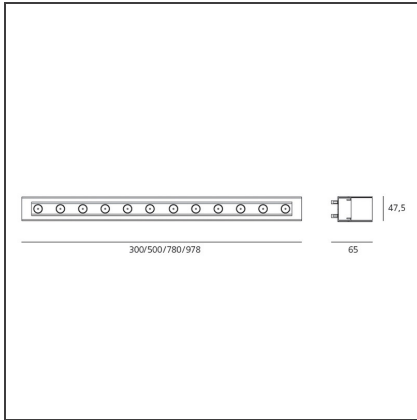

LineaLed Wallwasher 17W - 12° 3000K

IP65/67  

DESIGN BY

Carlotta de Bevilacqua

DESCRIPTION

Walk-over and drive-over recessed floor installation. Composed by body in extruded aluminium, protection glass; provided with junction box for input/output connection. Body fastened to the recessing box by means of proper pre-stressed steel springs supplied with the fixture.

TECHNICAL DRAWINGS

FEATURES

Article Code:	NL1732110K0	Material:	Aluminium, transparent tempered glass.
Colour:	Silver gray	Series:	Outdoor
Installation:	Recessed	Area contract:	Outdoor

DIMENSIONS

Length:	cm 50	Impact Resistance:	IK07
Width:	cm 4,8		
Height:	cm 9		
Weight:	kg 1.5		

Notes

Spot optic (10° optic)

Concentrated luminous flow to highlight details avoiding unwanted light dispersion.

ACCESSORIES

Housing end cap (pair) - 46,5 x 62,5 x 1,5mm
NL76750

Female power connector for discontinuos connection
NL19023

Male power connector for discontinuos connection
NL19021

Housing L=982mm
NL76700

Cassaforma L=300mm
NL76740

Cassaforma L=500mm
NL76730

Cassaforma L=780mm
NL76710

ALIMENT. 40W 24Vdc IP67
NL62040

CONNETTORE ALIMENTAZIONE + TAPPO
NL19052