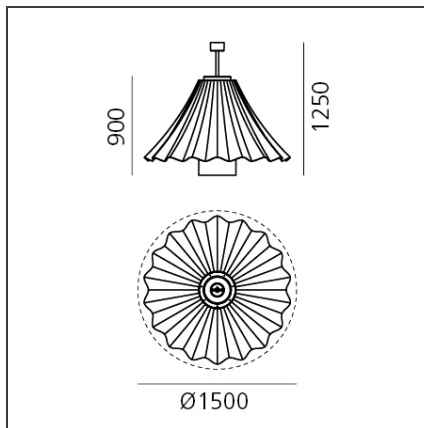

TECHNICAL DRAWINGS

FEATURES

Article Code:	- - -	Material:	fabric, aluminium
Colour:	Blue/light blue	Series:	Scenarios
Installation:	Suspension		
Environment:	Indoor		

DIMENSIONS

Height:	cm 80
Base Diameter:	cm 14
Max Extension Height:	cm 142

INCLUDED SOURCES

Category:	LED	Color temperature (K):	3000K
Number:	1	CRI:	80
Watt:	17W		
Type:	0		
Class:	A		

LUMINAIRE

Watt:	17W	Delivered lumens output (lm):	1480lm
		CCT:	3000K
		Efficiency:	70%
		Efficacy:	92.58lm/W
		CRI:	80

Notes

3 speed step + light (controlled separately). Alternative management with remote control (available separately).