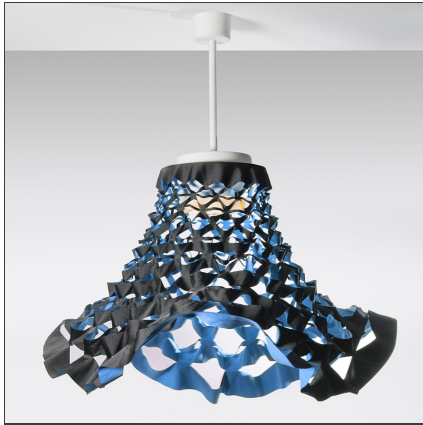

# Les Danseuses - Blue/light blue

IP20 

## DESCRIPTION

Les Danseuses is a suspension lamp that draws inspiration from dancing, from the harmonious movement of the fabric that gently moves against air resistance. Combines light and air in a hybrid product for better environmental quality. An engine is, in fact, mounted on the suspension shaft to move and raise the fabric, alongside an optical unit producing diffused light. This rotates to move air and changes the light emission, thus animating the environment with gentle dynamic light projections, with a positive influence on its perception. Thus very low power consumption results into improved environmental quality. Studies on the physics of centripetal and centrifugal forces, starting from a suggestion, lead to materialize and stabilize the shape during rotation with precise cuts into the fabric. A non-aesthetic, but rather physical intelligence principle defines 3 different laser cutting programmes for the textile disks. A precise balance between speed, i.e. the energy used for rotation, number, size, position, and shape of the cuts ensures variable stability of the moving fabric, defines shapes and their movements. The fabric was selected for its light diffusing properties and has two colours with a lighter inside, which is therefore more suited to reflect light. The cuts have a purpose related to light; they screen and filter it, yet let it through even when the fabric is not moving. By changing their rotation speed, the discs change from the vertical to the horizontal position, open up and illuminate the whole environment. Les Danseuse is therefore a project that involves air and light, emotion and surprise, energy and environmental quality with a poetic approach.

## FEATURES

<b>Article Code:</b>	- - -	<b>Material:</b>	fabric, aluminium
<b>Colour:</b>	Blue/light blue	<b>Series:</b>	Scenarios
<b>Installation:</b>	Suspension		
<b>Environment:</b>	Indoor		