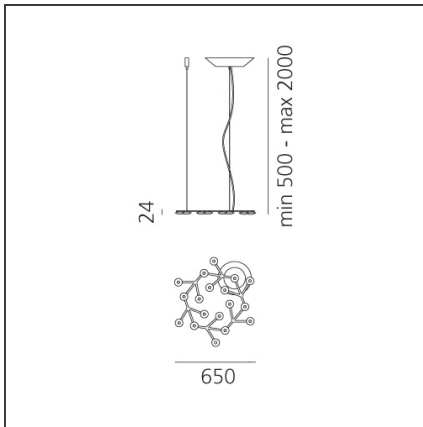

FEATURES

Article Code:	1575050APP	Material:	Aluminium, methacrylate
Colour:	Polished white	Series:	Design
Installation:	Ceiling, Suspension	Area contract:	Hospitality
Environment:	Indoor	Emission:	Direct

DIMENSIONS

Height:	cm 2.4	Glow Wire Test:	650
Max Height from ceiling:	cm 200		

INCLUDED SOURCES

Category:	LED	Color temperature (K):	3000K
Number:	17	Color Tolerance:	MacAdam 3SDCM
Watt:	2.17W	CRI:	80
Delivered lumens output (lm):	153lm	Efficacy:	71lm/W
Type:	0	Service Life:	50000-L70
Class:	A		

LUMINAIRE

Watt:	43W	Delivered lumens output (lm):	2502lm
Voltage:	220-240V	CCT:	3000K
		Efficiency:	81%
		Efficacy:	58lm/W
		CRI:	80

Notes

LEDs included.