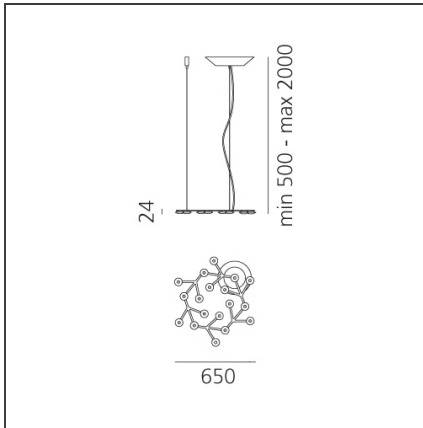

Led Net - Suspension

IP20    Dimmerable: 

DESIGN BY

Michele De Lucchi, Alberto Nason

TECHNICAL DRAWINGS

FEATURES

Article Code:	1575050A	Material:	Aluminium, methacrylate
Colour:	Polished white	Series:	Design
Installation:	Ceiling, Suspension	Area contract:	Hospitality
Environment:	Indoor	Emission:	Direct

DIMENSIONS

Height:	cm 2.4	Glow Wire Test:	650
Max Height from ceiling:	cm 200		

INCLUDED SOURCES

Category:	LED	Color temperature (K):	3000K
Number:	17	Color Tolerance:	MacAdam 3SDCM
Watt:	2.17W	CRI:	80
Delivered lumens output (lm):	153lm	Efficacy:	71lm/W
Type:	0	Service Life:	50000-L70
Class:	A		

LUMINAIRE

Watt:	43W	Delivered lumens output (lm):	2502lm
Voltage:	220-240V	CCT:	3000K
		Efficiency:	81%
		Efficacy:	58lm/W
		CRI:	80
		Dimmable Typology:	Push

Notes

LEDs included.

LIGHT DISTRIBUTION

We reserve the right to change our product specifications.
Please visit www.artemide.com for the latest product information