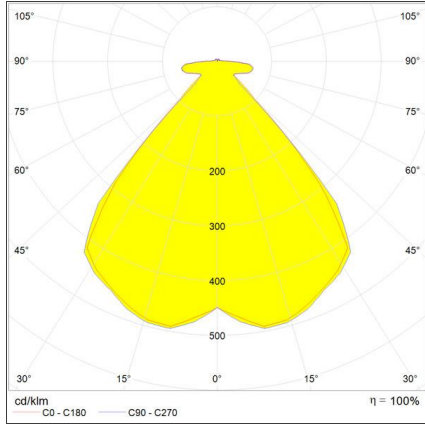

DIMENSIONS

Height:	cm 2.4	Glow Wire Test:	650
Max Height from ceiling:	cm 200		

INCLUDED SOURCES

Category:	LED	Color temperature (K):	3000K
Number:	17	Color Tolerance:	MacAdam 3SDCM
Watt:	2.17W	CRI:	80
Delivered lumens output (lm):	153lm	Efficacy:	71lm/W
Type:	0	Service Life:	50000-L70
Class:	A		

LUMINAIRE

Watt:	43W	Delivered lumens output (lm):	2502lm
Voltage:	220-240V	CCT:	3000K
		Efficiency:	81%
		Efficacy:	58lm/W
		CRI:	80
		Dimmable Typology:	Push

Notes

LEDs included.

LIGHT DISTRIBUTION

We reserve the right to change our product specifications.
Please visit www.artemide.com for the latest product information