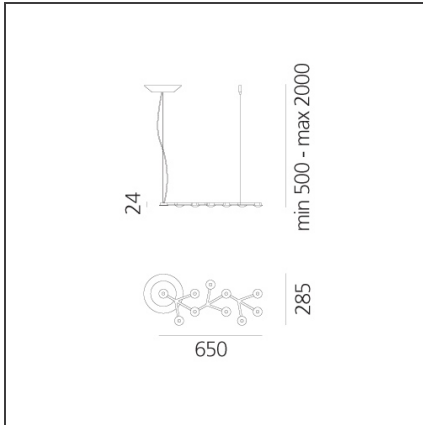

## FEATURES

<b>Article Code:</b>	1589050A	<b>Material:</b>	Aluminium, methacrylate
<b>Colour:</b>	Polished white	<b>Series:</b>	Design
<b>Installation:</b>	Ceiling, Suspension	<b>Area contract:</b>	Hospitality, null
<b>Environment:</b>	Indoor	<b>Emission:</b>	Direct

## DIMENSIONS

<b>Length:</b>	cm 66
<b>Height:</b>	cm 2.4
<b>Max Height from ceiling:</b>	cm 200

## LUMINAIRE

<b>Watt:</b>	23W	<b>Delivered lumens output (lm):</b>	1265lm
<b>Voltage:</b>	220-240V	<b>CCT:</b>	3000K
		<b>Efficiency:</b>	78%
		<b>Efficacy:</b>	55lm/W
		<b>CRI:</b>	80