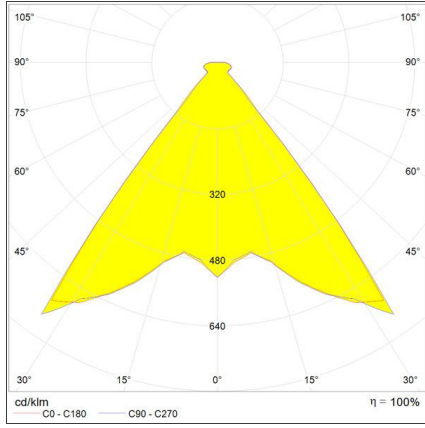

Led Net line ceiling 66

IP20     

DESIGN BY

Michele De Lucchi, Alberto Nason

TECHNICAL DRAWINGS

FEATURES

Article Code:	1590050A	Material:	Aluminium, methacrylate
Colour:	Polished white	Series:	Design
Installation:	Ceiling, Suspension	Area contract:	Hospitality, null
Environment:	Indoor	Emission:	Direct

DIMENSIONS

Length:	cm 66
Depth:	cm 7

INCLUDED SOURCES

Category:	LED	Color temperature (K):	3000K
Number:	9	Color Tolerance:	MacAdam 3SDCM
Watt:	2.19W	CRI:	80
Delivered lumens output (lm):	156lm	Efficacy:	71lm/W
Type:	0	Service Life:	50000-L70

LUMINAIRE

Watt:	23W	Delivered lumens output (lm):	1265lm
Voltage:	220-240V	CCT:	3000K
		Efficiency:	78%
		Efficacy:	55lm/W
		CRI:	80

Notes

LEDs included.

LIGHT DISTRIBUTION

We reserve the right to change our product specifications.
Please visit www.artemide.com for the latest product information