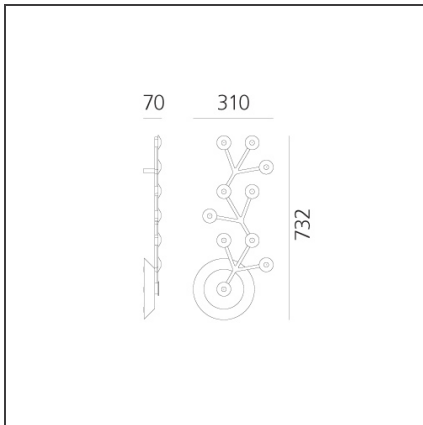

Led Net line ceiling 66

IP20     

DESIGN BY

Michele De Lucchi, Alberto Nason

TECHNICAL DRAWINGS

FEATURES

Article Code:	1590050A	Material:	Aluminium, methacrylate
Colour:	Polished white	Series:	Design
Installation:	Ceiling, Suspension	Area contract:	Hospitality, null
Environment:	Indoor	Emission:	Direct

DIMENSIONS

Length:	cm 66
Depth:	cm 7

INCLUDED SOURCES

Category:	LED	Color temperature (K):	3000K
Number:	9	Color Tolerance:	MacAdam 3SDCM
Watt:	2.19W	CRI:	80
Delivered lumens output (lm):	156lm	Efficacy:	71lm/W
Type:	0	Service Life:	50000-L70

LUMINAIRE

Watt:	23W	Delivered lumens output (lm):	1265lm
Voltage:	220-240V	CCT:	3000K
		Efficiency:	78%
		Efficacy:	55lm/W
		CRI:	80

Notes

LEDs included.

LIGHT DISTRIBUTION

We reserve the right to change our product specifications.
Please visit www.artemide.com for the latest product information