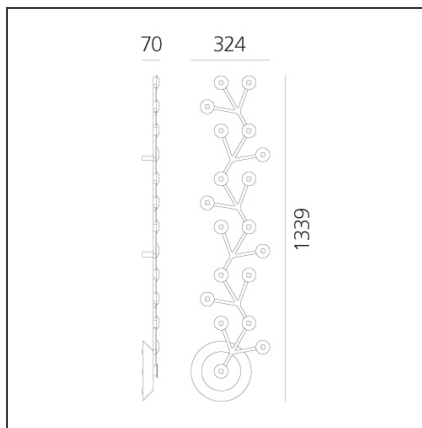

Led Net line ceiling 125

IP20     Dimmerable: 

DESIGN BY

Michele De Lucchi, Alberto Nason

TECHNICAL DRAWINGS

FEATURES

Article Code:	1596050A	Material:	Aluminium, methacrylate
Colour:	Polished white	Series:	Design
Installation:	Ceiling, Suspension	Area contract:	Hospitality, null
Environment:	Indoor	Emission:	Direct

DIMENSIONS

Length:	cm 140	Glow Wire Test:	650
Width:	cm 32.4		
Height:	cm 7		

INCLUDED SOURCES

Category:	LED	Color temperature (K):	3000K
Number:	18	Color Tolerance:	MacAdam 3SDCM
Watt:	2.17W	CRI:	80
Delivered lumens output (lm):	153lm	Efficacy:	71lm/W
Type:	0	Service Life:	50000-L70
Class:	A		

LUMINAIRE

Watt:	45W	Delivered lumens output (lm):	2530lm
Voltage:	220-240V	CCT:	3000K
		Efficiency:	78%
		Efficacy:	56lm/W
		CRI:	80
		Dimmable Typology:	Push

Notes

LEDs included.