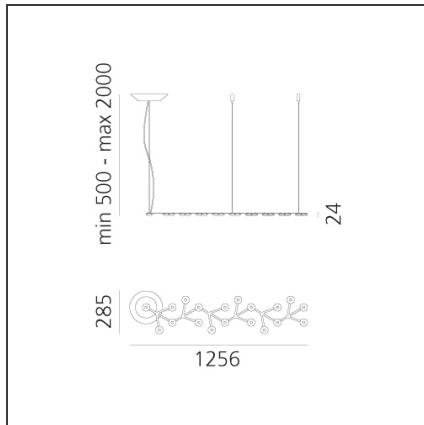

Led Net Line 125 - Suspension - App Compatible

IP20   

DESIGN BY

Michele De Lucchi, Alberto Nason

DESCRIPTION

TECHNICAL DRAWINGS

FEATURES

Article Code:	1578050APP	Material:	Aluminium, methacrylate
Colour:	Polished white	Series:	Design
Installation:	Ceiling, Suspension	Area contract:	Hospitality, null
Environment:	Indoor	Emission:	Direct

DIMENSIONS

Length:	cm 125	Glow Wire Test:	650
Width:	cm 28.5		
Height:	cm 2.4		
Max Height from ceiling:	cm 200		

INCLUDED SOURCES

Category:	LED	Color temperature (K):	3000K
Number:	18	Color Tolerance:	MacAdam 3SDCM
Watt:	2.17W	CRI:	80
Delivered lumens output (lm):	153lm	Efficacy:	71lm/W
Type:	0	Service Life:	50000-L70
Class:	A		

LUMINAIRE

Watt:	45W	Delivered lumens output (lm):	2530lm
Voltage:	220-240V	CCT:	3000K
		Efficiency:	78%
		Efficacy:	56lm/W
		CRI:	80

Notes

It's a sectional unit that enables elements to be added (supplied as special project).