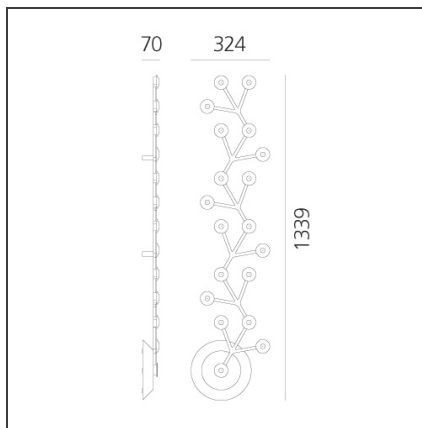

FEATURES

Article Code:	1596050APP	Material:	Aluminium, methacrylate
Colour:	Polished white	Series:	Design
Installation:	Ceiling, Suspension	Area contract:	Hospitality, null
Environment:	Indoor	Emission:	Direct

DIMENSIONS

Length:	cm 140	Glow Wire Test:	650
Width:	cm 32.4		
Height:	cm 7		

INCLUDED SOURCES

Category:	LED	Color temperature (K):	3000K
Number:	18	Color Tolerance:	MacAdam 3SDCM
Watt:	2.17W	CRI:	80
Delivered lumens output (lm):	153lm	Efficacy:	71lm/W
Type:	0	Service Life:	50000-L70
Class:	A		

LUMINAIRE

Watt:	45W	Delivered lumens output (lm):	2530lm
Voltage:	220-240V	CCT:	3000K
		Efficiency:	78%
		Efficacy:	56lm/W
		CRI:	80

Notes

LEDs included.