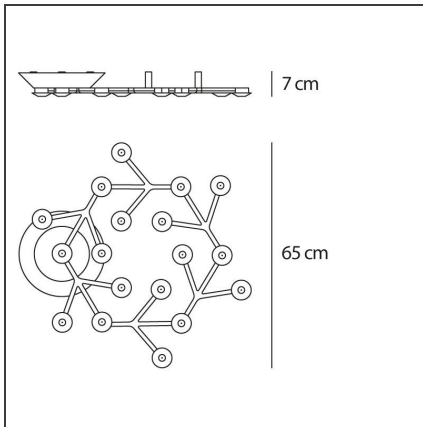

Led Net - Ceiling - App Compatible

IP20

DESIGN BY

Michele De Lucchi, Alberto Nason

DESCRIPTION

TECHNICAL DRAWINGS

FEATURES

Article Code:	1594050APP	Material:	Aluminium, methacrylate
Colour:	Polished white	Series:	Design
Installation:	Ceiling, Suspension	Area contract:	Hospitality
Environment:	Indoor	Emission:	Direct

DIMENSIONS

Height:	cm 7	Glow Wire Test:	650
----------------	------	------------------------	-----

INCLUDED SOURCES

Category:	LED	Color temperature (K):	3000K
Number:	17	Color Tolerance:	MacAdam 3SDCM
Watt:	2.17W	CRI:	80
Delivered lumens output (lm):	153lm	Efficacy:	71lm/W
Type:	0	Service Life:	50000-L70
Class:	A		