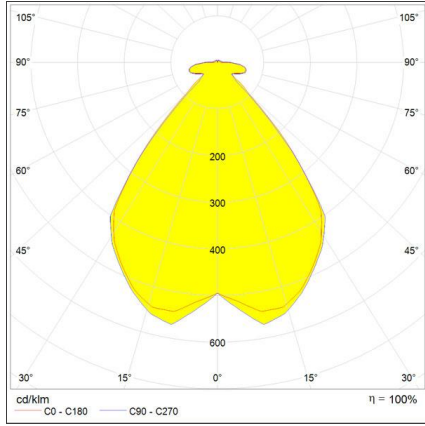

Led Net - Ceiling - App Compatible

IP20

DESIGN BY

Michele De Lucchi, Alberto Nason

DESCRIPTION

TECHNICAL DRAWINGS

FEATURES

Article Code:	1594050APP	Material:	Aluminium, methacrylate
Colour:	Polished white	Series:	Design
Installation:	Ceiling, Suspension	Area contract:	Hospitality
Environment:	Indoor	Emission:	Direct

DIMENSIONS

Height:	cm 7	Glow Wire Test:	650
----------------	------	------------------------	-----

INCLUDED SOURCES

Category:	LED	Color temperature (K):	3000K
Number:	17	Color Tolerance:	MacAdam 3SDCM
Watt:	2.17W	CRI:	80
Delivered lumens output (lm):	153lm	Efficacy:	71lm/W
Type:	0	Service Life:	50000-L70
Class:	A		

LUMINAIRE

Watt:	43W	Delivered lumens output (lm):	2502lm
Voltage:	220-240V	CCT:	3000K
		Efficiency:	81%
		Efficacy:	58lm/W
		CRI:	80

Notes

LEDs included.

LIGHT DISTRIBUTION

We reserve the right to change our product specifications.
Please visit www.artemide.com for the latest product information