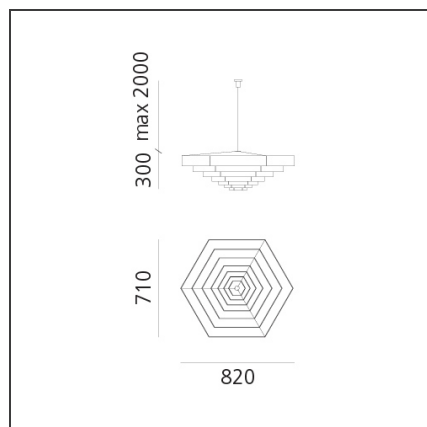

Lampada Esagonale 82 - Aluminum

IP20  Dimmerable: 

DESIGN BY

Bruno Munari

TECHNICAL DRAWINGS

FEATURES

Article Code:	DM2004B00	Material:	Aluminum
Colour:	Aluminum	Series:	Design, Danese
Installation:	Suspension		
Environment:	Indoor		

DIMENSIONS

Width:	cm 82
Height:	cm 30
Depth:	cm 71
Max Height from ceiling:	cm 200

NOT INCLUDED SOURCES

Category:	HALO	Class:	A
Number:	1		
Watt:	77W		
Socket:	E27		

ALTERNATIVE SOURCES

Category:	LED
Number:	1
Watt:	8W
Type:	2
Socket:	E27
Class:	A

LUMINAIRE

Watt:	77W
--------------	-----