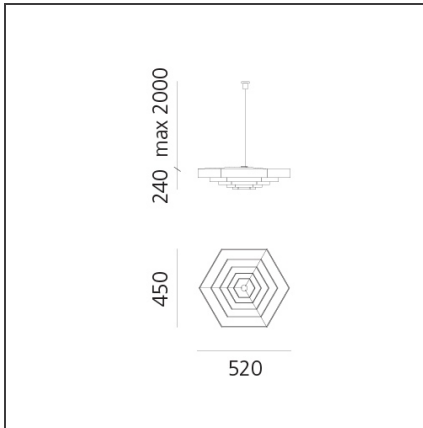

Lampada Esagonale 52 - White

IP20  Dimmerable: 

DESIGN BY

Bruno Munari

TECHNICAL DRAWINGS

FEATURES

Article Code:	DM2004A10	Material:	Aluminum
Colour:	White	Series:	Design, Danese
Installation:	Suspension		
Environment:	Indoor		

DIMENSIONS

Width:	cm 52
Height:	cm 24
Depth:	cm 45
Max Height from ceiling:	cm 200

NOT INCLUDED SOURCES

Category:	HALO	Class:	A
Number:	1		
Watt:	77W		
Socket:	E27		

ALTERNATIVE SOURCES

Category:	LED
Number:	1
Watt:	8W
Type:	2
Socket:	E27
Class:	A

LUMINAIRE

Watt:	77W
--------------	-----