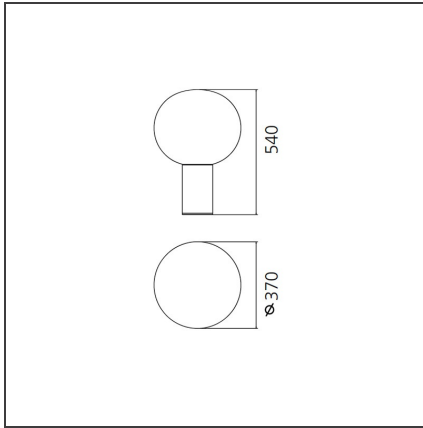

Laguna 37 Table - Satin Brass

IP20  

DESIGN BY

Matteo Thun

DESCRIPTION

A wide collection of glass lighting appliances available in three sizes. Each size is available in the table, floor, ceiling and suspension version. Materials: lamp body in extruded aluminum; diffuser in blown glass. Specification: the milkywhite, blown glass with crystal nuances produces a soft spot light on the table top or wall, plus a highperforming light towards the surrounding environment.

TECHNICAL DRAWINGS

FEATURES

Article Code:	1809140A	Material:	Blown glass, aluminium
Colour:	Satin brass	Series:	Design
Installation:	Table		

DIMENSIONS

Height:	cm 54.1	Glow Wire Test:	750
Base Diameter:	cm 13		

SOURCES NOT INCLUDED

Category:	LED
Number:	1
Watt:	20W
Type:	2
Socket:	E27
Class:	A

LUMINAIRE

Watt:	18W	Delivered lumens output (lm):	1158lm
Voltage:	220-240V	CCT:	2700K
		Efficiency:	76%
		Efficacy:	64.32lm/W
		CRI:	80
		Dimmer Typology:	Microswitch Dimmer