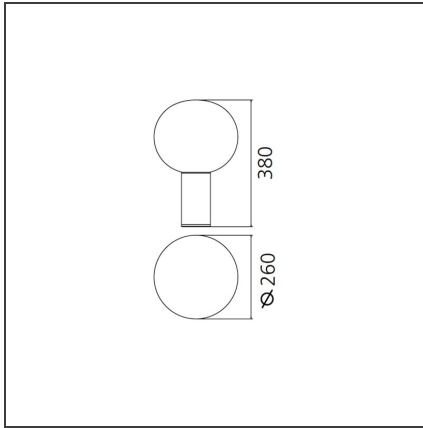

Laguna 26 Table - Satin Bronze

IP20  

DESIGN BY

Matteo Thun

DESCRIPTION

A wide collection of glass lighting appliances available in three sizes. Each size is available in the table, floor, ceiling and suspension version. Materials: lamp body in extruded aluminium; diffuser in blown glass. Specification: the milkywhite, blown glass with crystal nuances produces a soft spot light on the table top or wall, plus a highperforming light towards the surrounding environment.

TECHNICAL DRAWINGS

FEATURES

Article Code:	1805160A	Material:	Blown glass, aluminium
Colour:	Satin Bronze	Series:	Design
Installation:	Table		

DIMENSIONS

Height:	cm 38.3	Glow Wire Test:	750°C
Base Diameter:	cm 9		

SOURCES NOT INCLUDED

Category:	LED
Number:	1
Watt:	20W
Type:	2
Socket:	E27
Class:	A

LUMINAIRE

Watt:	20W	Delivered lumens output (lm):	1203lm
Voltage:	220-240V	CCT:	2700K
		Efficiency:	79%
		Efficacy:	67lm/W
		CRI:	80
		Dimmer Typology:	Microswitch Dimmer