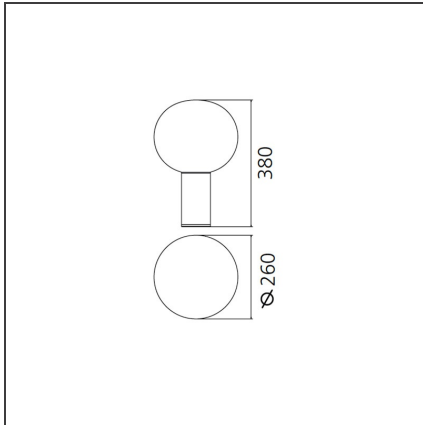

Laguna 26 Table - Satin Brass

IP20  

DESIGN BY

Matteo Thun

DESCRIPTION

A wide collection of glass lighting appliances available in three sizes. Each size is available in the table, floor, ceiling and suspension version. Materials: lamp body in extruded aluminum; diffuser in blown glass. Specification: the milkywhite, blown glass with crystal nuances produces a soft spot light on the table top or wall, plus a highperforming light towards the surrounding environment.

TECHNICAL DRAWINGS

FEATURES

Article Code:	1805140A	Material:	Blown glass, aluminium
Colour:	Satin brass	Series:	Design
Installation:	Table		

DIMENSIONS

Height:	cm 38.3	Glow Wire Test:	750°C
Base Diameter:	cm 9		

SOURCES NOT INCLUDED

Category:	LED
Number:	1
Watt:	20W
Type:	2
Socket:	E27
Class:	A

LUMINAIRE

Watt:	20W	Delivered lumens output (lm):	1203lm
Voltage:	220-240V	CCT:	2700K
		Efficiency:	79%
		Efficacy:	67lm/W
		CRI:	80
		Dimmer Typology:	Microswitch Dimmer