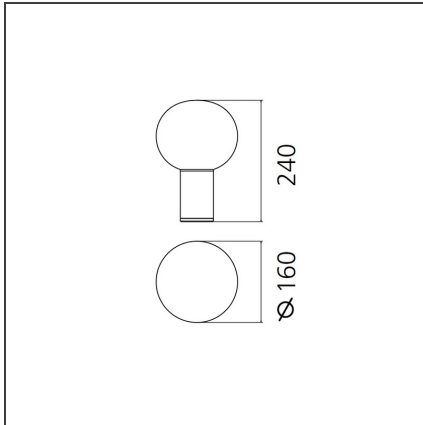

Laguna 16 Table - Satin Bronze

IP20  

DESIGN BY

Matteo Thun

DESCRIPTION

A wide collection of glass lighting appliances available in three sizes. Each size is available in the table, floor, ceiling and suspension version. Materials: lamp body in extruded aluminum; diffuser in blown glass. Specification: the milkywhite, blown glass with crystal nuances produces a soft spot light on the table top or wall, plus a highperforming light towards the surrounding environment.

TECHNICAL DRAWINGS

FEATURES

Article Code:	1800160A	Material:	Blown glass, aluminium
Colour:	Satin Bronze	Series:	Design
Installation:	Table		

DIMENSIONS

Height:	cm 24	Glow Wire Test:	750°C
Base Diameter:	cm 6.5		

SOURCES NOT INCLUDED

Category:	LED
Number:	1
Watt:	8W
Type:	2
Socket:	E14
Class:	A

LUMINAIRE

Watt:	8W	Delivered lumens output (lm):	369lm
Voltage:	220-240V	CCT:	2700K
		Efficiency:	79%
		Efficacy:	62lm/W
		CRI:	80